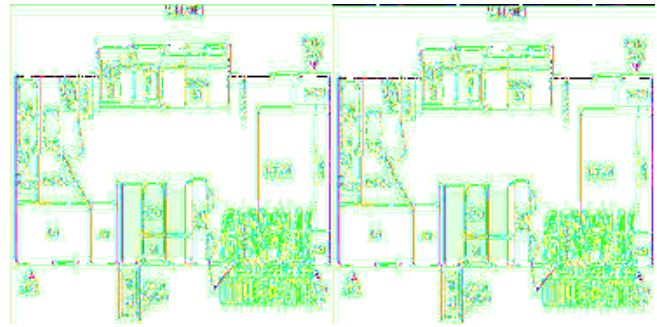

2010 Passport 280BH

Single Slide Bunkhouse Passport Travel Trailer w/Rear Bath Including Lavatory, Tub/Shower & Toilet, Rear Double Bed w/ Bunk Above, Wardrobe & Shelf, Refrigerator, 3 Burner Range, Dbl. Kitchen Sink, Booth Dinette, Bar & Stools, Fold Down Sofa, Front Queen Bed, Wardrobes, Pass-Thru Storage, Exterior Storage Below Bunk & Exterior Slideout Cook Center and More.

Passport 280BH Specifications

Specification	Description
Classification	Ultra Light Weight
Length	31'2"
Width	8'0"
Height	10'2"
Hitch Weight	445 lbs
Dry Weight	4,752 lbs
Cargo Weight	1,293 lbs
Fresh Water Capacity	30 gals
Grey Water Capacity	30 gals
Black Water Capacity	30 gals
Sleeps	8
Tire Size	205/75R14C
Slides	1
Interior Color	Havana, Harvest