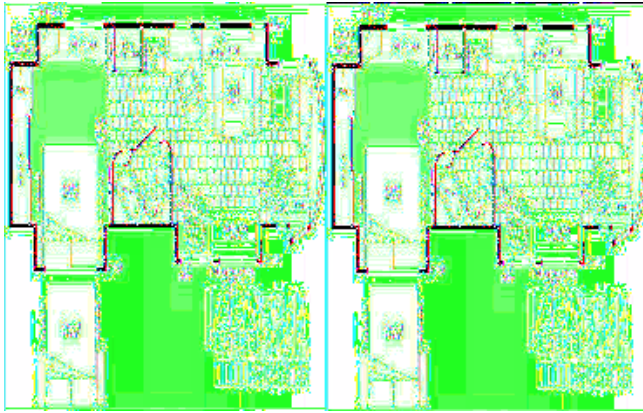

2009 Journey 34Y

Triple Slide Journey Class A w/Full Wall Slideout, Rear King Bed Slide w/Nightstands or Opt. Queen Bed, Ward., Storage Cabinet or Opt. Washer/Dryer, Chest of Drawers/TV/Pantry/4-Door Refrig./Freezer/3 Burner Range/Dbl. Kitchen Sink/37" LCD TV & Buffet Full Wall Slide, Dining Table & Chairs, End Table, Rest Easy Sofa or Opt. Rest Easy Theater Seating & Euro Chair w/Ottoman & Cabinet Above Slideout, Corner Shower, Lav., Toilet, Double Sliding Door Between Bed & Bathroom and Much More!

Journey 34Y Specifications

Specification	Description
Length	34'7"
Width	8'5"
Height	12'2"
Interior Height	7'2"
Hitch Weight	10,000 lbs
Gross Weight	29,410 lbs
Axle Weight	29,410 lbs
Fresh Water Capacity	92 gals
Grey Water Capacity	81 gals
Black Water Capacity	57 gals
Furnace BTU	40,000
Sleeps	4
Engine	Cummins ISB 6.7L
Chassis	Freightliner XC
Slides	3
Exterior Color	5 Color Choices
Interior Color	Roundabout, Copperfield, Courtyard